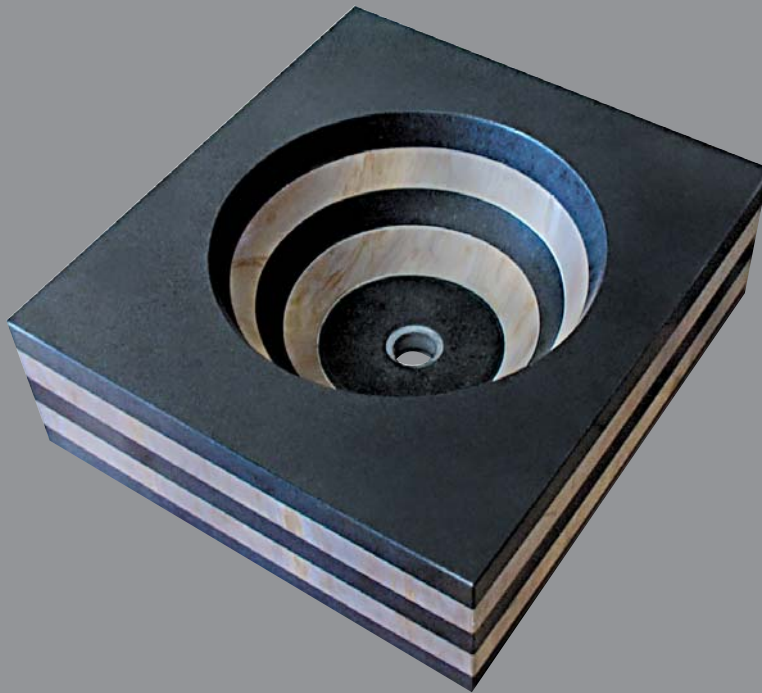

designer basins

Minaco sandstone basins are unique in their design and are made from quality sandstone to the highest standards by experienced craftsmen. Choose from our extensive range of designs, or create your own unique design. Our craftsmen can advise and assist in the design and creation of a piece to meet your personal requirements.

creative innovative natural

designer basins

Minaco designer basins are available as standard range as shown above or can be custom manufactured to suit your specific requirements. The natural beauty of sandstone basins will complement any bathroom.