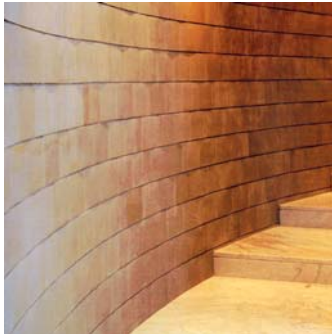

creative

innovative

natural stone

wall cladding

minaco

Minaco offers design input from concept to completion, guidance on suitability and availability of local and imported natural stone materials and advice on installation, detailing and surface finishes to maximise the characteristics of the materials to fit your architectural concept. Minaco ensures that every installation is executed to perfection with the finest attention to detail.